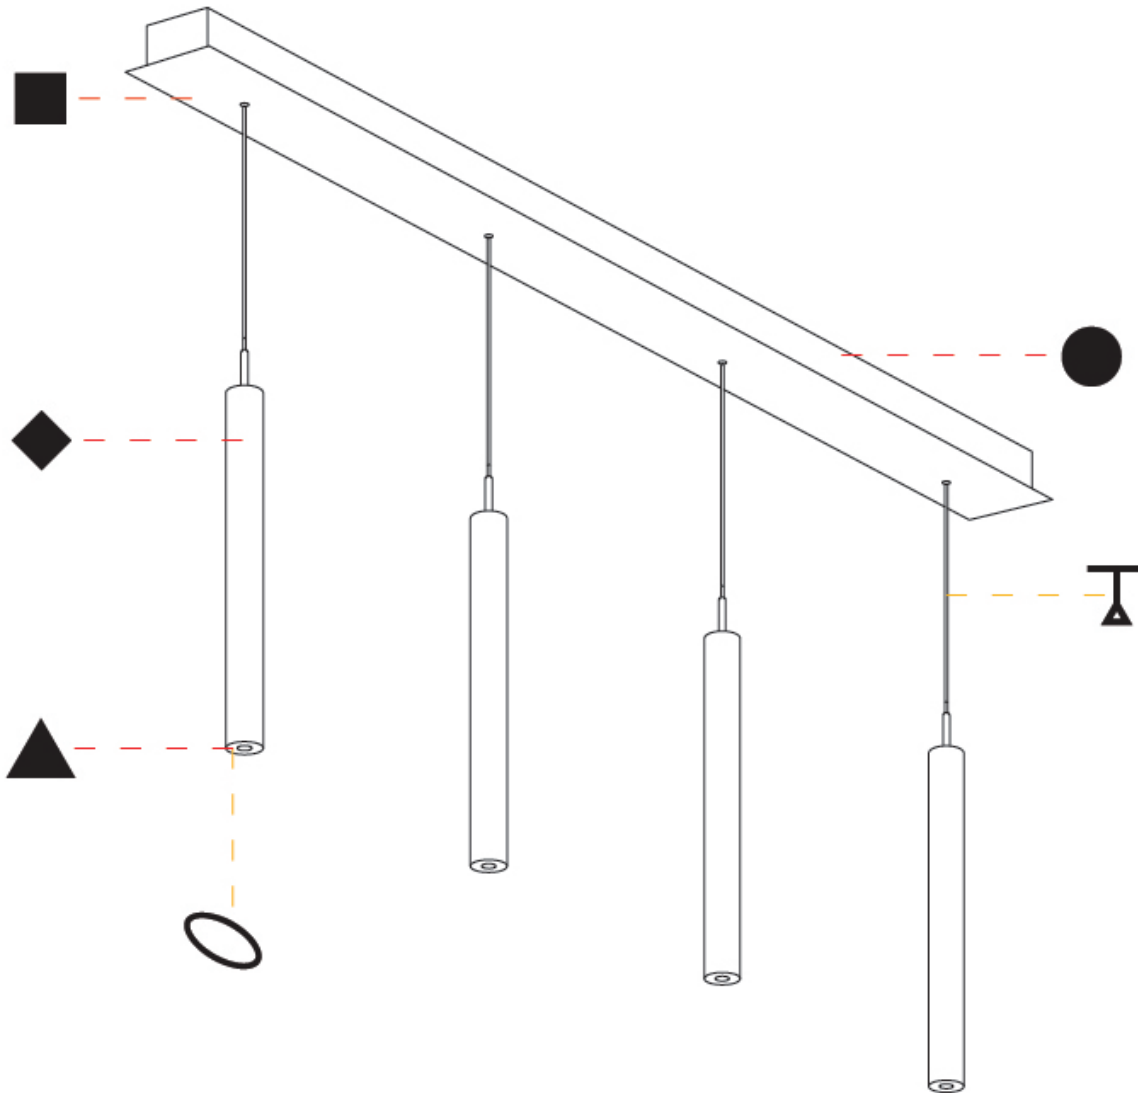

A

G-MINI CHANNEL

COLOR FINISH CHART

Fixture Finish

Sparkling Silver - 01 (SSR)

Black Velvet - 02 (BKV)

Crystal White - 03 (CWI)

Creamy - 04 (CRY)