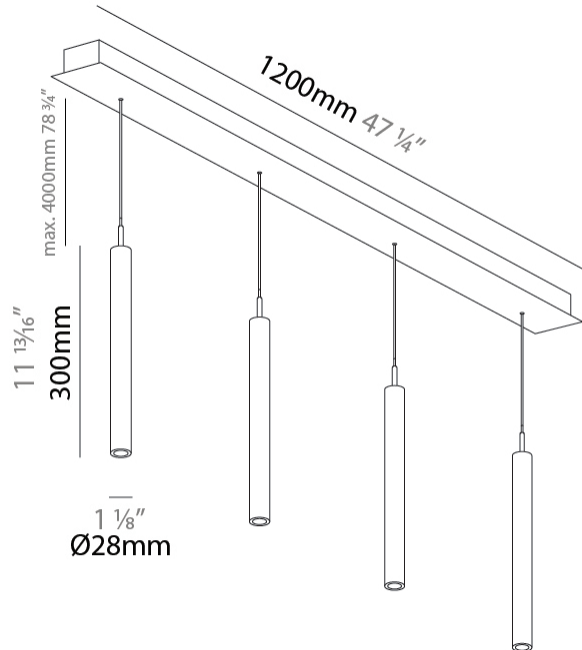

GENERAL

Series: G-Mini Channel
Subseries: G-Mini Channel Hangover
Brand: Prolight
Division: Architectural
Mounting Type: Suspension
Mounting Location: Ceiling
Subcategory: Spots

PHYSICAL

Shape: Cylinder
Diameter (mm): 28
Diameter (in): 1 1/8
Length (mm): 1200
Length (in): 47 1/4
Height (mm): 300
Height (in): 11 13/16
Light Distribution: Direct
Diffuser: Shine Ring - NOR / OPL / YEL / ORA / RED / BLU / GRN
Fixture Finish: SSR / BKV / CWI / CRY / HAB / UFT / ITA / RUA / FTG / MYG / LOD / PUS / FRO / FUP / KIA / POP / BLS / SPG / MEY / GOH / GUM / CHC / COM / ABZ / JAG / OBR / MOS / ROR
Accent Finish: NOF / COP / MIR / SSS
Fixture Material: Extruded Aluminum / Steel
Cable Details: 2,000mm/78 3/4" / 4,000mm/157 1/2" - Cable, Black, Green, Orange, Red, White

ELECTRICAL

Lamp Type: LED (Zhaga Standard)
Input Wattage (W): 26
Total Output Wattage (W): 23.7
Dimming: Tri-Mode (Non-Dimming and Phase Dimming (120Vac only) and 0-10V Dimming)
Driver Included: Yes
Driver Location: Integrated
Driver Type: Constant Current - Universal
Driver Class: Class 2
Input Voltage (V): 120 - 277

LED

Color Temperature (°K): 2700 / 3000 / 3500 / 4000
Max. Delivered Lumen (lm): 1546 / 1615 / 1705 / 1751
Nominal Lumen (lm): 1840 / 1949 / 2057 / 2112
CRI: >90 CRI
Lamp Life (hrs): 50000

OPTICAL

Beam Angle: 20 / 26 / 56

RATINGS AND CERTIFICATIONS

Certified By: Certified for North American Standards
IP rating: IP20