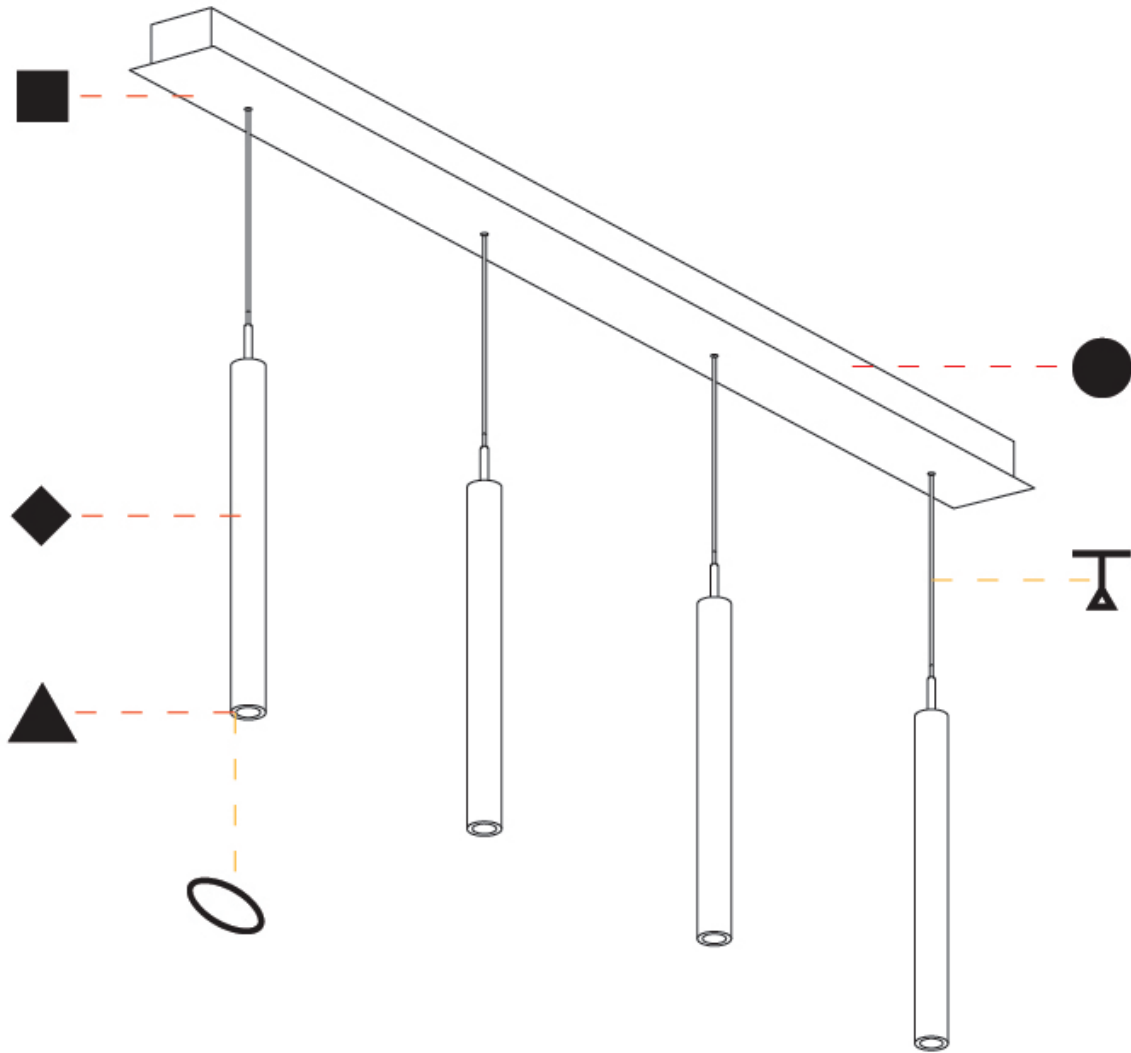

A

G-MINI CHANNEL HANGOVER SUSPENSION

A300619-

base number LED Dimming Finishes (Diamond) Finishes (Triangle) Finishes (Circle) Finish Options Shine Ring Beam Angle Options Cable Options

- To build a product code in our configurator select the specify button on the base model # product page
- To build a manual product code on this datasheet choose from the options listed below in blue font and add the suffix to the base model #

GENERAL

Series: G-Mini Channel
 Subseries: G-Mini Channel Hangover
 Brand: Prolight
 Division: Architectural
 Mounting Type: Suspension
 Mounting Location: Ceiling
 Subcategory: Spots

PHYSICAL

Shape: Cylinder
 Diameter (mm): 28
 Diameter (in): 1 1/8
 Length (mm): 1200
 Length (in): 47 1/4
 Height (mm): 300
 Height (in): 11 13/16
 Light Distribution: Direct
 Diffuser: Shine Ring - NOR / OPL / YEL / ORA / RED / BLU / GRN
 Fixture Finish: SSR / BKV / CWI / CRY / HAB / UFT / ITA / RUA / FTG / MYG / LOD / PUS / FRO / FUP / KIA / POP / BLS / SPG / MEY / GOH / GUM / CHC / COM / ABZ / JAG / OBR / MOS / ROR
 Accent Finish: NOF / COP / MIR / SSS
 Fixture Material: Extruded Aluminum / Steel
 Cable Details: 2,000mm/78 3/4" / 4,000mm/157 1/2" - Cable, Black, Green, Orange, Red, White